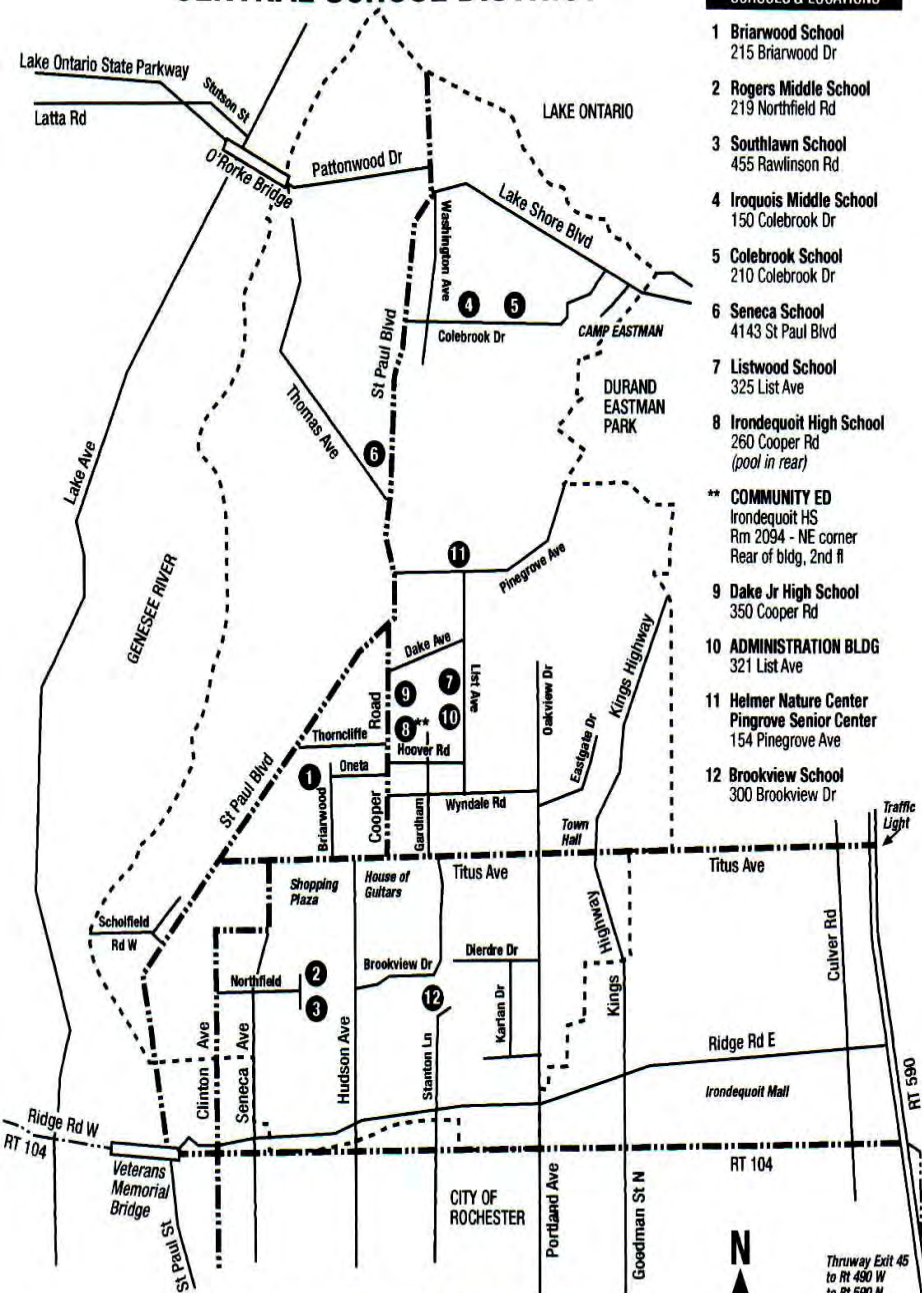

To attend school in West Irondequoit, students must reside within the district boundaries. There are six K-3 neighborhood schools and two 4-6 schools. K – 6 students are usually assigned to a school according to the street on which they reside. However, additional circumstances may require a student to attend a school other than the one assigned to their street (e.g., enrollment levels, educational needs). In the street directory, the columns list the street names and which schools are assigned to each street.

All students in grades 7-8 attend Dake Junior High School and all students in grades 9-12 attend Irondequoit High School.

WEST IRONDEQUOIT CENTRAL SCHOOL DISTRICT

SCHOOLS & LOCATIONS

- 1 Briarwood School
215 Briarwood Dr
- 2 Rogers Middle School
219 Northfield Rd
- 3 Southlawn School
455 Rawlinson Rd
- 4 Iroquois Middle School
150 Colebrook Dr
- 5 Colebrook School
210 Colebrook Dr
- 6 Seneca School
4143 St Paul Blvd
- 7 Listwood School
325 List Ave
- 8 Irondequoit High School
260 Cooper Rd
(pool in rear)
- ** COMMUNITY ED
Irondequoit HS
Rm 2094 - NE corner
Rear of bldg, 2nd fl
- 9 Dake Jr High School
350 Cooper Rd
- 10 ADMINISTRATION BLDG
321 List Ave
- 11 Helmer Nature Center
Pingrove Senior Center
154 Pinegrove Ave
- 12 Brookview School
300 Brookview Dr

District Boundary
 Connecting Bus Routes

Thruway Exit 45
 to Rt 490 W
 to Rt 590 N

**WEST IRONDEQUOIT CENTRAL SCHOOL DISTRICT
STREET DIRECTORY**

To attend school in West Irondequoit, students must reside within the district boundaries. There are six K-3 neighborhood schools and two 4-6 schools. K – 6 students are usually assigned to a school according to the street on which they reside. However, additional circumstances may require a student to attend a school other than the one assigned to their street (e.g., enrollment levels, educational needs). The columns below list the street names and which schools are assigned to each street.